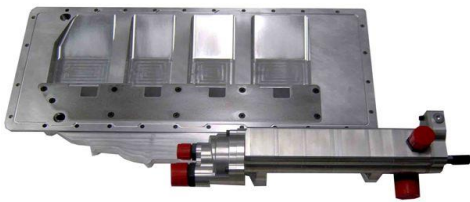

KMS Racing Engines
Dry Sump system BMW S62

Dry Sump system for BMW S62 V8

-Components:

- Dry Sump pan
- Dry Sump pump
- HTD belt
- HTD gear for mandrel
- HTD gear for Dry Sump pump
- Mandrel
- Mandrel-washer
- Oil output plate
- Oil input plate
- Remote filter with adaptor